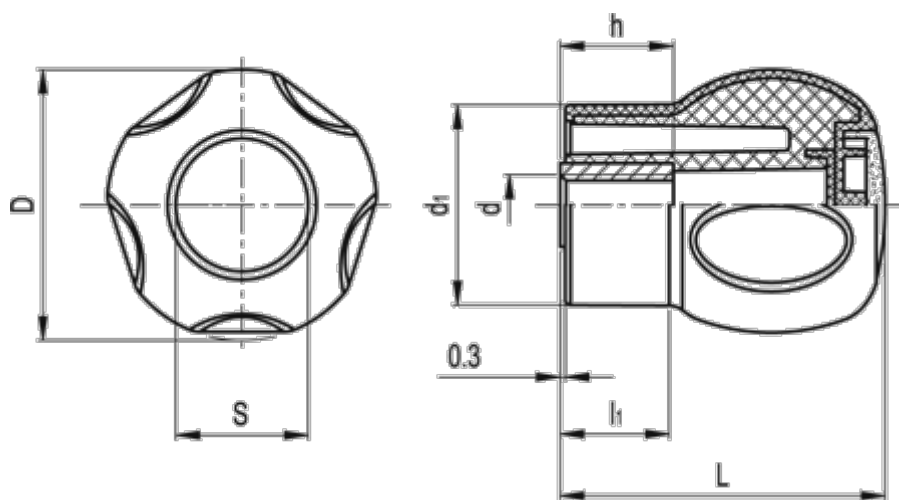

Data Sheet

Article number: 2305245208

Description: E+G Håndgreb
EBK.50-B-M12-H-SOFT

Measures

D	= 50
d1	= 37
d 6H	= M12
h	= 20
L	= 60
l1	= 20
Weight (g)	= 80